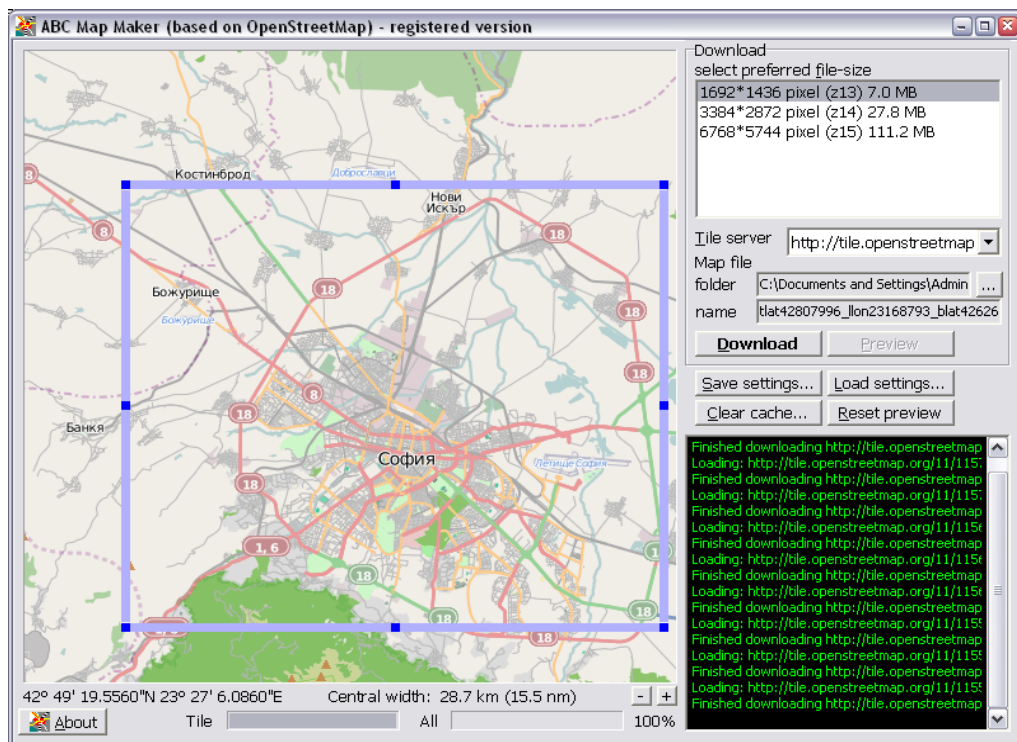

The **ABC MapMaker** application is a Windows program to retrieve map data from internet servers, such as Open Street Map, or Google Maps.

Automated geo-referencing allows for direct import into ABC's **4T2™ RF-Analyser** application to measure the transmitter coverage area.

The software loads map-tiles of a mouse-selectable region in a batch process and combines them into a single map file.

fields of use

- Retrieval of Map Files for use with **4T2™ RF-Analyser** Coverage Analysis feature

benefits

- Easy-to-use application to obtain geo-referenced map data at no extra cost
- Off-line map availability
- Download-resolution adjustable

characteristics

- Open Street Map, and Google Maps application available
- 1 mega-pixel to 67 mega-pixel resolutions
- Supporting 64bit Windows®